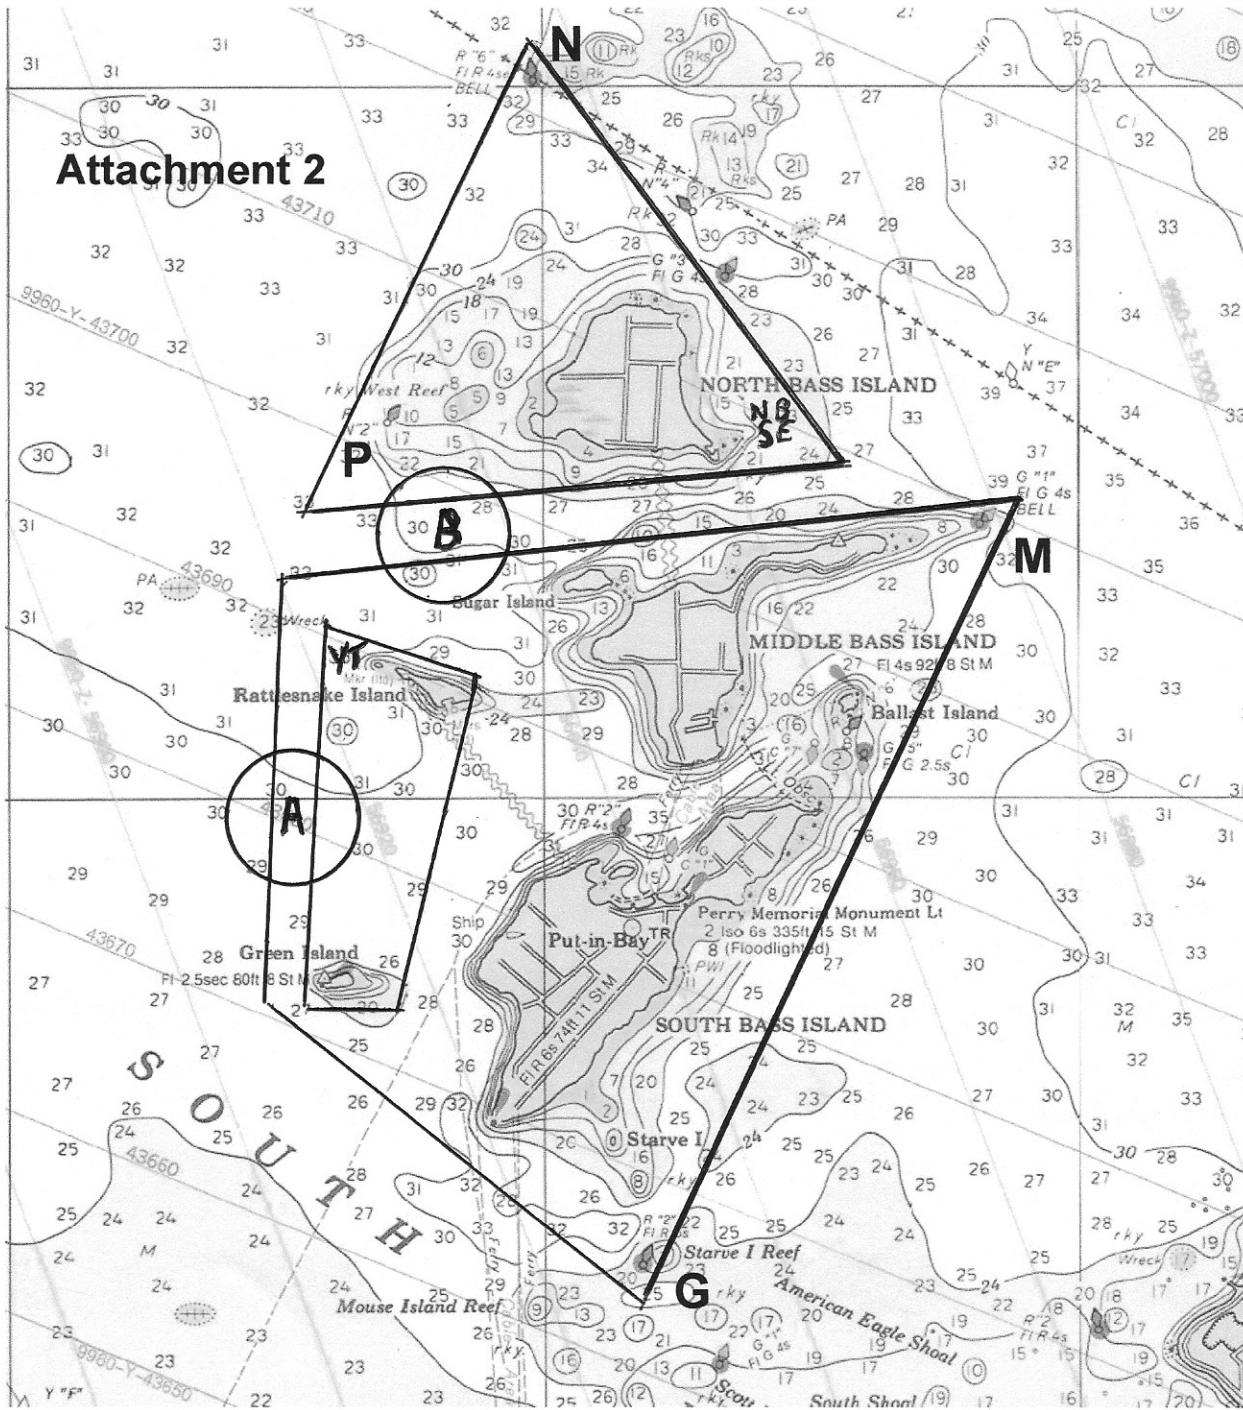

Attachment 2

2017 ILYA Bayweek Around the Islands Course Chart

Three possible Around the Islands Courses— Six options--Short , Medium, Long – Either Direction

→ Approximate PHRF Starting area

→ Approximate JAM/Crus Starting Area